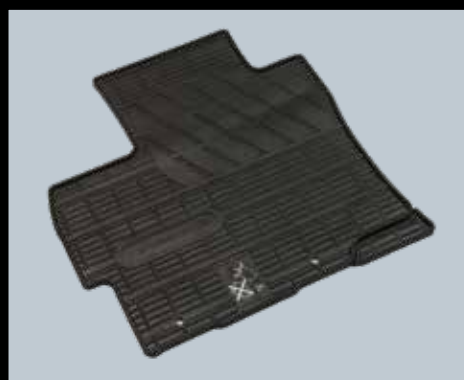

▲ **Mirror cover set**
For part numbers see quick reference list.

▲ **LED fog lamp kit**
For part numbers see quick reference list.

▲ **Exhaust finisher**
MZ330438

COMFORT

◀ **Side wind deflector set**
MZ562854